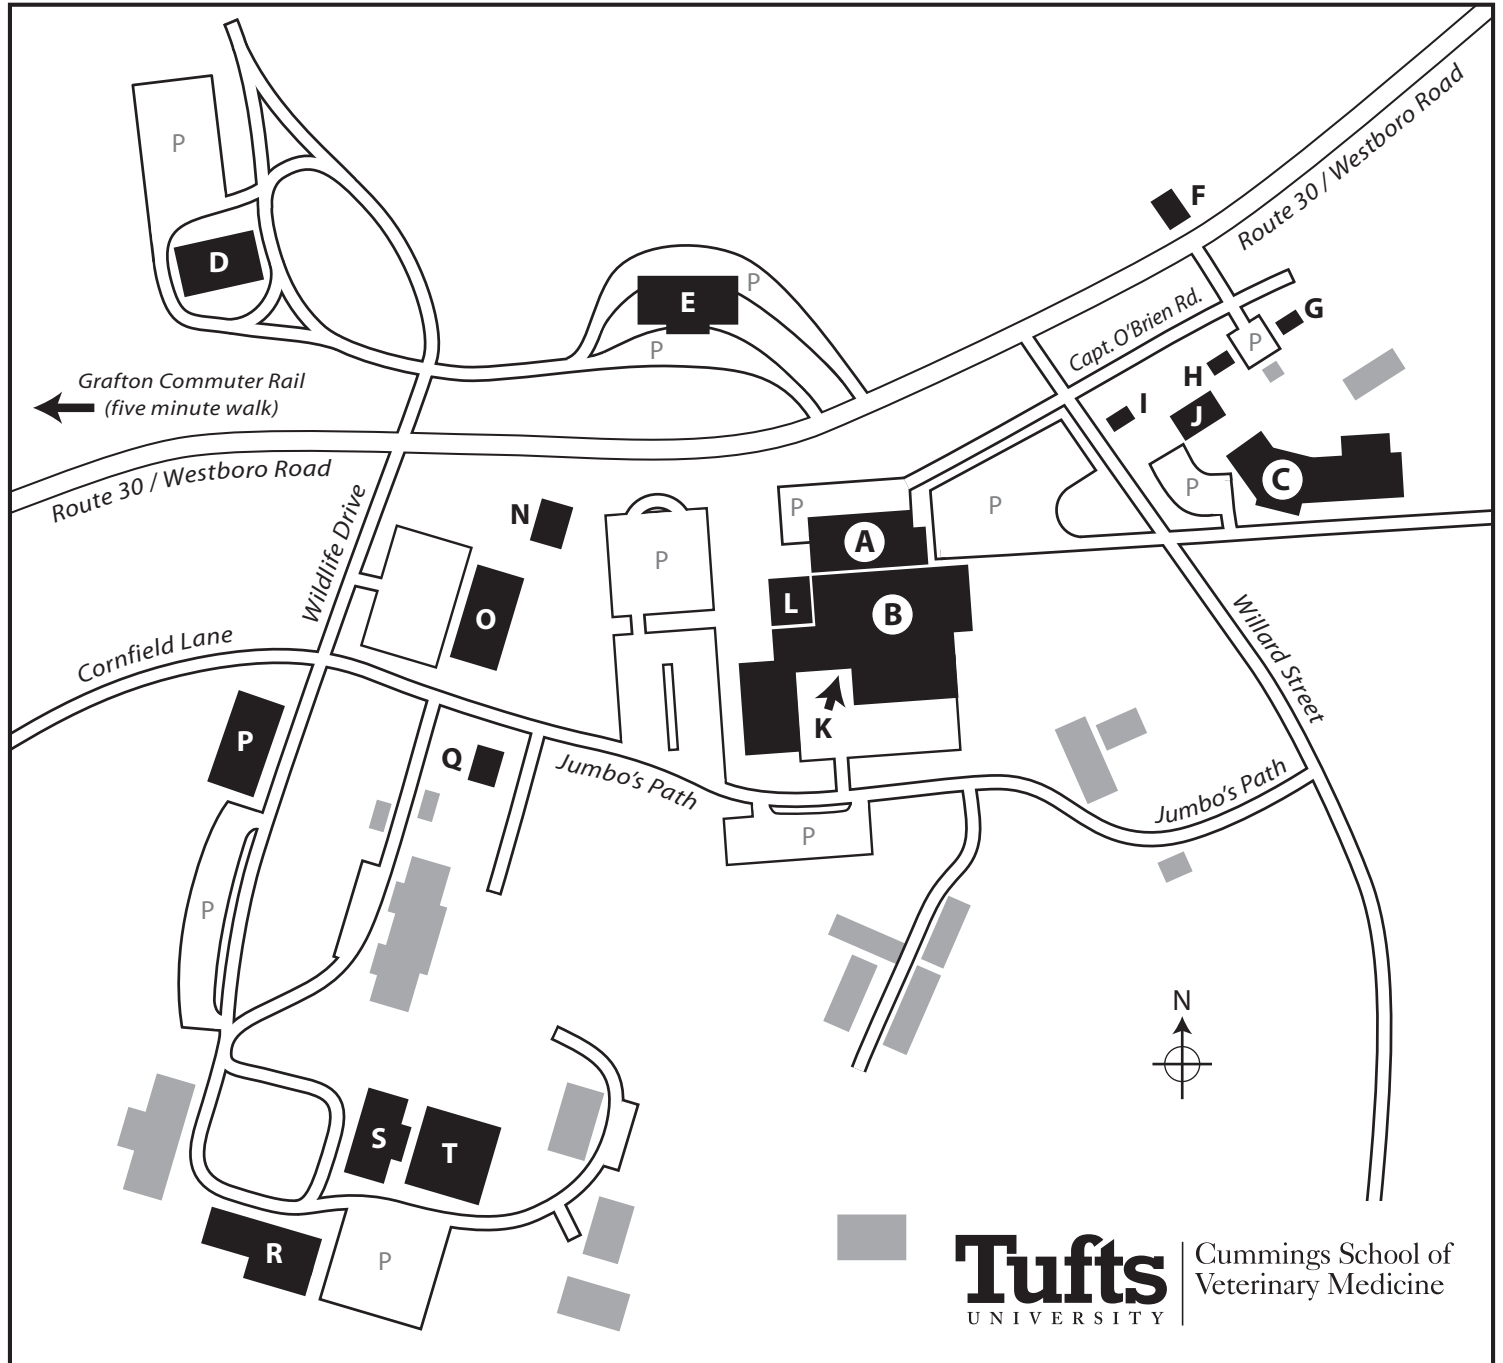

Cummings School of Veterinary Medicine **CAMPUS MAP**

200 Westboro Road, North Grafton, MA 01536

4/27/09

- A** The Henry and Lois Foster Hospital for Small Animals
- B** Hospital for Large Animals
- C** Bernice Barbour Wildlife Medicine Building
- D** Frankin M. Loew Veterinary Education Center
- E** Jean Mayer Administration Building
- F** Locust Barn
- G** Center for Animals and Public Policy
- H** Development and Alumni Relations
- I** Alpha Psi Student Center
- J** 54 Willard Road Faculty Offices
- K** Agnes Varis Lecture Hall
- L** Lily Lerner Spay/Neuter Clinic
- M** Cafeteria
- N** Central Services/Campus Police
- O** Agnes Varis Campus Center & Elmes Café
- P** David McGrath Veterinary Teaching Laboratory
- Q** 1 Ridge Road Faculty Offices
- R** Veterinary Diagnostic (*Bldg 20*)
- S** Biotech Transfer Center & Laboratory Support (*Bldg 21*)
- T** Amelia Peabody Pavillion